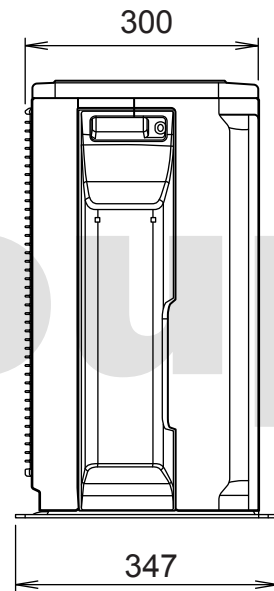

DIMENSIONS

INDOOR UNIT

Unit : mm

Drain pipe diameters
Inside : 21.5 mm
Outside : 26.0 mm

OUTDOOR UNIT

Unit : mm

Top view

Front view

Side view

Drain pipe
mounting place
(ϕ 20)

Bottom view

4- ϕ 10mm hole