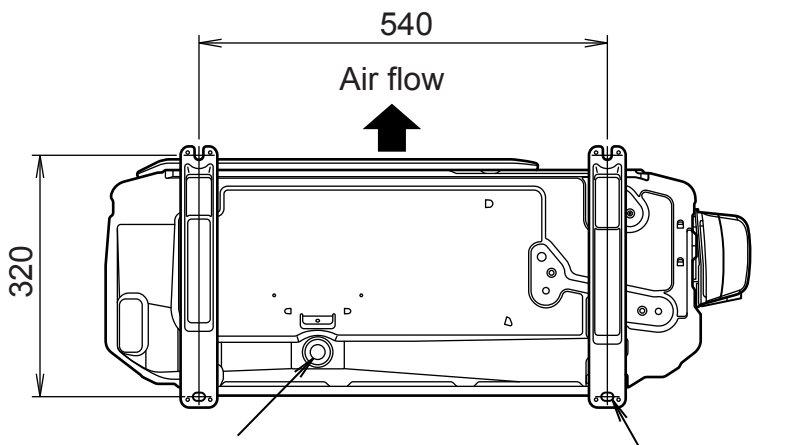

DIMENSIONS

INDOOR UNIT

Unit : mm

Drain pipe diameters
Inside : 21.5 mm
Outside : 26.0 mm

OUTDOOR UNIT

Unit : mm

Top view

Front view

Side view

Drain pipe
mounting place
(ϕ 20)

Bottom view

4- ϕ 10mm hole