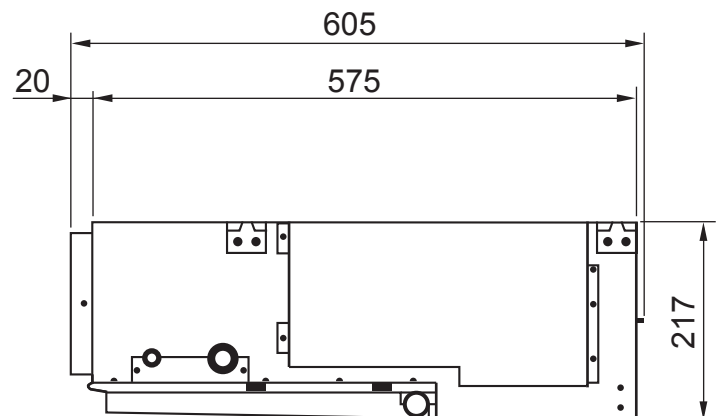

DIMENSIONS

INDOOR UNIT

Unit : mm

Drain pipe diameters
Inside : 21.5 mm
Outside : 26.0 mm

OUTDOOR UNIT

Unit : mm

Top view

Front view

Side view

Drain pipe
mounting place
(ϕ 20)

Bottom view

4- ϕ 10mm hole