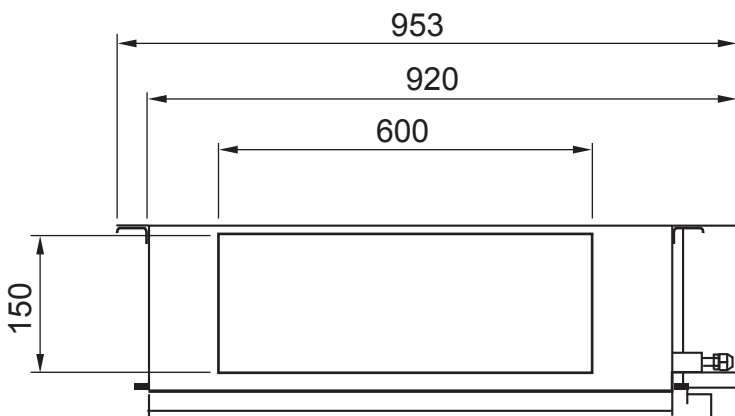

DIMENSIONS

INDOOR UNIT

Unit : mm

Drain pipe diameters
Inside : 21.5 mm
Outside : 26.0 mm

OUTDOOR UNIT

Unit : mm

Top view

Front view

Side view

Drain pipe
mounting place
(ϕ 20)

Bottom view

4- ϕ 10mm hole