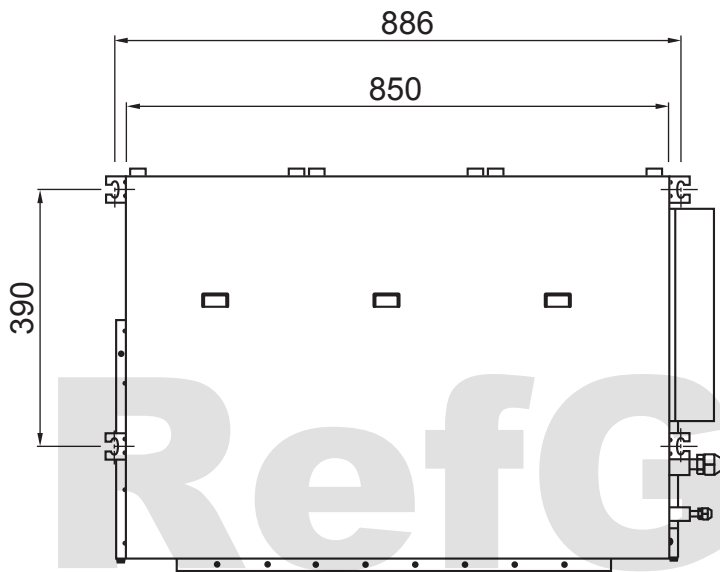

DIMENSIONS

INDOOR UNIT

Unit : mm

Drain pipe diameters
Inside : 21.5 mm
Outside : 26.0 mm

OUTDOOR UNIT

Unit : mm

Top view

Front view

Side view

Drain pipe
mounting place
(ϕ 20)

Bottom view

4- ϕ 10mm hole