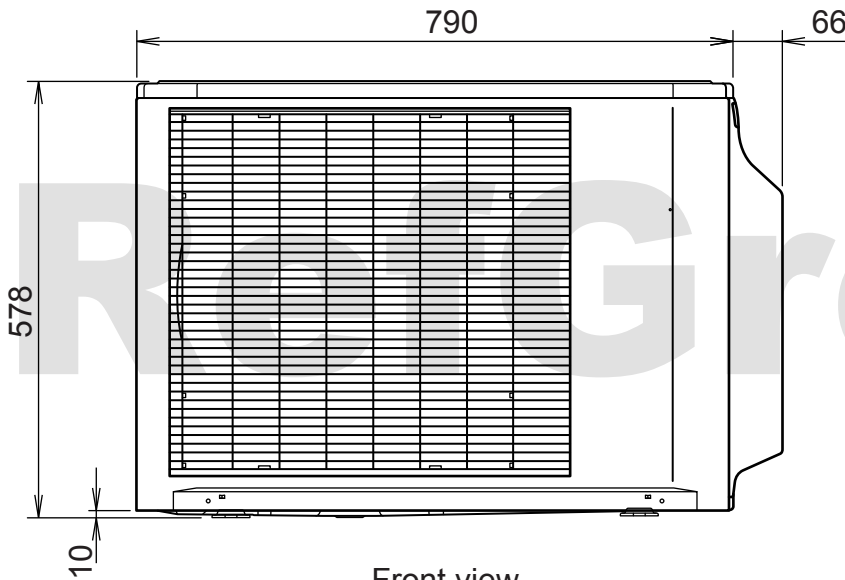

DIMENSIONS

INDOOR UNIT

Unit : mm

Drain pipe diameters
Inside : 21.5 mm
Outside : 26.0 mm

OUTDOOR UNIT

Unit : mm

Top view

Front view

Side view

Drain pipe
mounting place
(ϕ 20)

Bottom view

4- ϕ 10mm hole